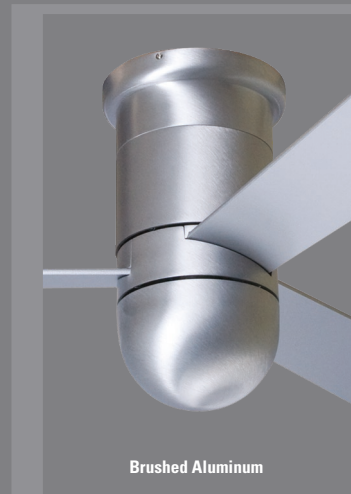

Gloss White

Brushed Aluminum

Brushed Aluminum with 352 Light

AT 33 CENTIMETERS, THE CIRRUS HUGGER IS DESIGNED SPECIFICALLY FOR LOW-CEILING APPLICATIONS. WHILE COMPACT IN SCALE, THIS HUGGER IS AN EXCEPTIONALLY POWERFUL AIR MOVER. THE SAME AMBIENT LIGHTING OPTION IS AVAILABLE AS WITH THE CIRRUS.

## CIRRUS HUGGER

Finish	Blade Diameter	Blade Color	Light Option	Control Option (page 13)
<b># CIR-HUG-</b>				
▲ <b>GW</b> Gloss White	▲ <b>52</b> 132 cm Span	▲ <b>WH</b> White	▲ <b>NL</b> No Light	▲ <b>NC</b> No Control
<b>BA</b> Brushed Aluminum	<b>42</b> 106 cm Span	<b>AL</b> Aluminum	<b>352</b> 75W G-9 Hal.	<b>001</b> Fan Speed Only
				<b>002</b> Fan & Light - 3 wire
				<b>003</b> Handheld Remote - 2 wire

**Ships in 33 cm overall configuration.**

**Special Notes:** 1. The #352 light kit adds 8 cm to the overall length of this fan.