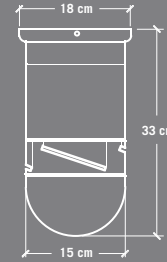

Gloss White

Brushed Aluminum

Brushed Aluminum with 352 Light

AT 33 CENTIMETERS, THE CIRRUS HUGGER IS DESIGNED SPECIFICALLY FOR LOW-CEILING APPLICATIONS. WHILE COMPACT IN SCALE, THIS HUGGER IS AN EXCEPTIONALLY POWERFUL AIR MOVER. THE SAME AMBIENT LIGHTING OPTION IS AVAILABLE AS WITH THE CIRRUS.

## CIRRUS HUGGER

Finish	Blade Diameter	Blade Color	Light Option	Control Option (page 13)
<b># CIR-HUG-</b>				
▲ <b>GW</b> Gloss White	▲ <b>52</b> 132 cm Span	▲ <b>WH</b> White	▲ <b>NL</b> No Light	▲ <b>NC</b> No Control
<b>BA</b> Brushed Aluminum	<b>42</b> 106 cm Span	<b>AL</b> Aluminum	<b>352</b> 75W G-9 Hal.	<b>001</b> Fan Speed Only
				<b>002</b> Fan & Light - 3 wire
				<b>003</b> Handheld Remote - 2 wire

**Ships in 33 cm overall configuration.**

**Special Notes:** 1. The #352 light kit adds 8 cm to the overall length of this fan.