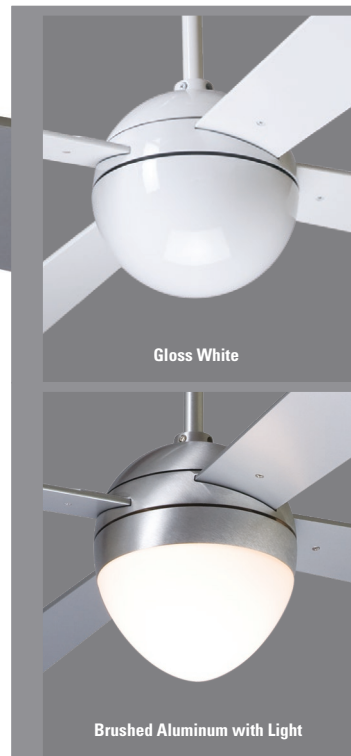

THE BALL FAN IS A CLEAR EXPRESSION OF MODERN FAN'S ROOTS, DERIVED FROM A MINIMALIST APPROACH TO CEILING FAN DESIGN. A PERFECT SPHERE PROVIDES VISUAL SIMPLICITY WHILE HOUSING ALL THE COMPONENTS REQUIRED FOR EXCEPTIONAL AIR MOVEMENT.

Brushed Aluminum

Gloss White

Brushed Aluminum with Light

BALL

Finish	Blade Diameter	Blade Color	Light Option	Control Option (page 13)
--------	----------------	-------------	--------------	--------------------------

BAL-

- ▲ **GW** Gloss White
- ▲ **BA** Brushed Aluminum

- ▲ **52** 132 cm Span
- ▲ **42** 106 cm Span

- ▲ **WH** White
- ▲ **AL** Aluminum
- ▲ **MP** Maple

- ▲ **NL** No Light
- ▲ **650** 75W G-9 Hal.

- ▲ **NC** No Control
- ▲ **001** Fan Speed Only
- ▲ **002** Fan & Light - 3 wire
- ▲ **003** Handheld Remote - 2 wire